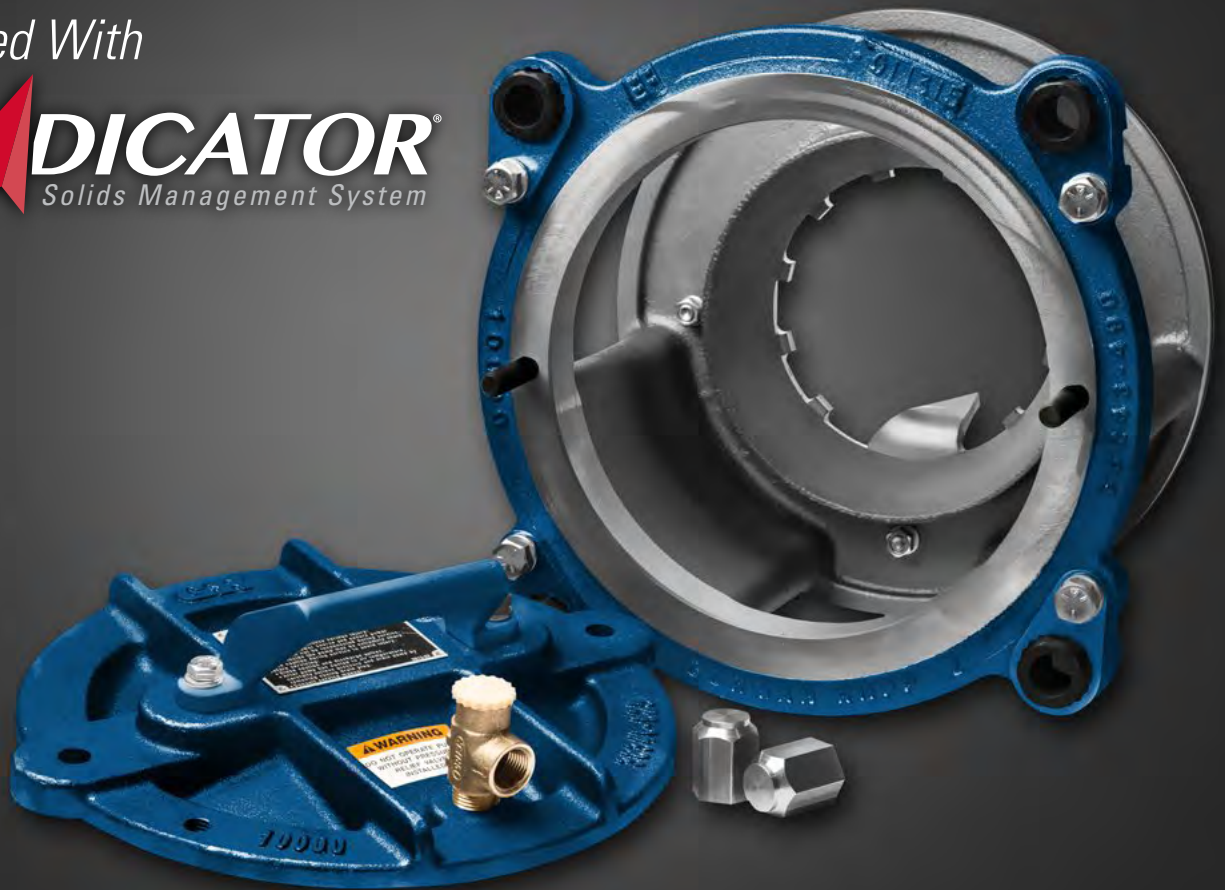

Super T Series® Upgrade Kits

Equipped With

ERADICATOR
Solids Management System

Some applications are tougher than others. Whether you are dealing with today's "New Sewage", sanitary wipes, plastic bags, feathers, hair, sludge, stringy material or any other type of debris, downtime costs you money.

For existing Super T Series® installations where clog-prone materials are affecting uptime and maintenance costs, you need the Eradicator®. Gorman-Rupp's innovative Solids Management System consisting of: a patented lightweight inspection cover allowing easy access to the impeller, an innovative back cover plate

incorporating an obstruction-free flow path and a new, aggressive self-cleaning wearplate that includes notches and grooves in combination with a revolutionary "tooth" designed to constantly and effectively clear the eye of the impeller. Now available in a retrofit kit for Super T Series pumps.

The Eradicator Solids Management System can easily be installed on any existing Super T Series pump in the field. Gorman-Rupp's upgrade kits include everything you need to put the best self-cleaning pump technology in the industry to work for you!